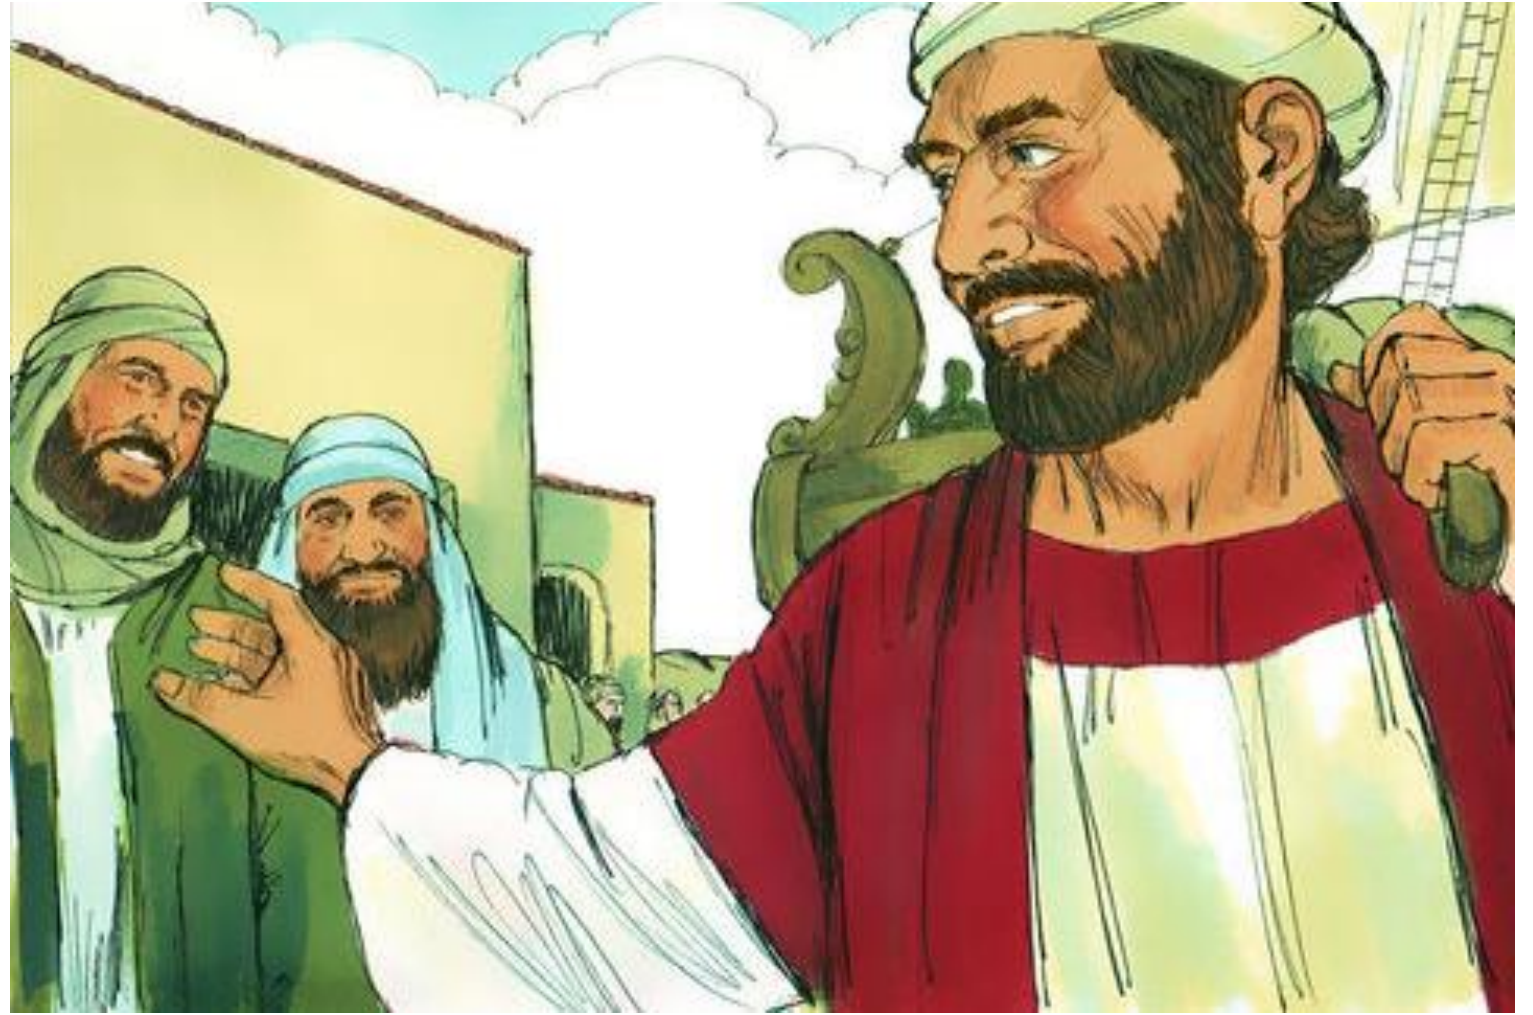

Worker and Teacher

Acts 13:1-5