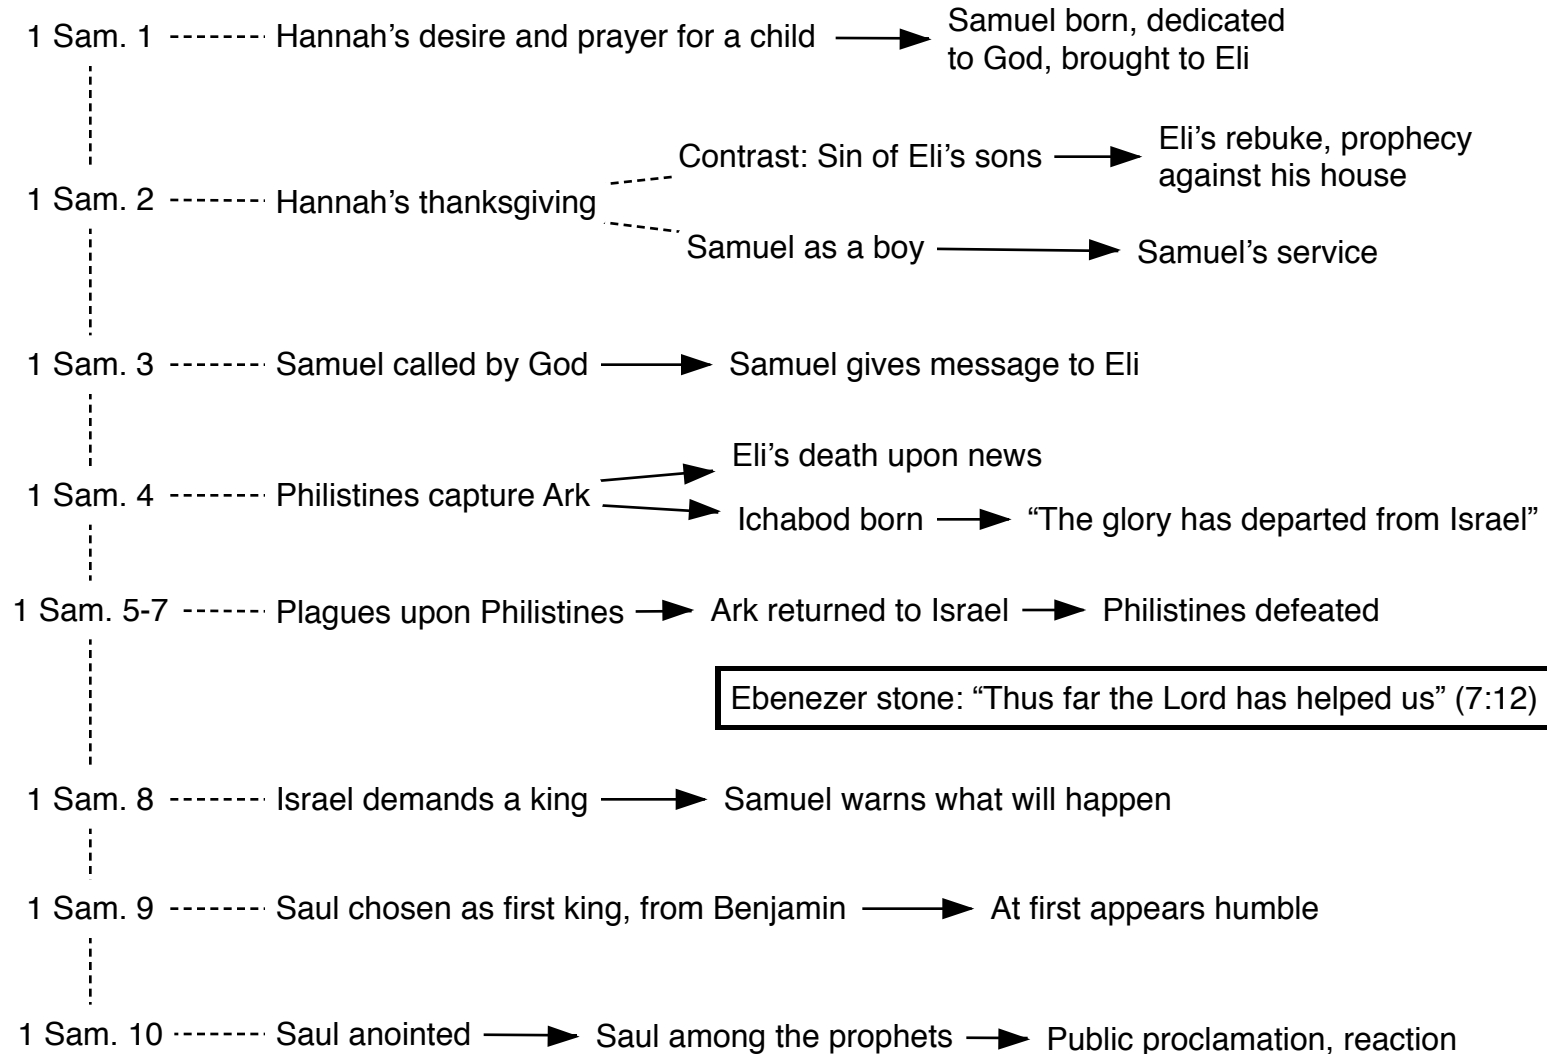

## The Flow of 1 Samuel

As 1 Samuel ends, we find that the initial kingship was a failure. Saul started out as a success, and he seemed humble at first. However, he quickly turned selfish and disobeyed God. Because of this, God rejected Saul as king and chose David to be the successor. Samuel anointed David, but David was continually on the run from Saul. By the end of the book, Samuel and Saul were both dead, and David was poised to take the throne.