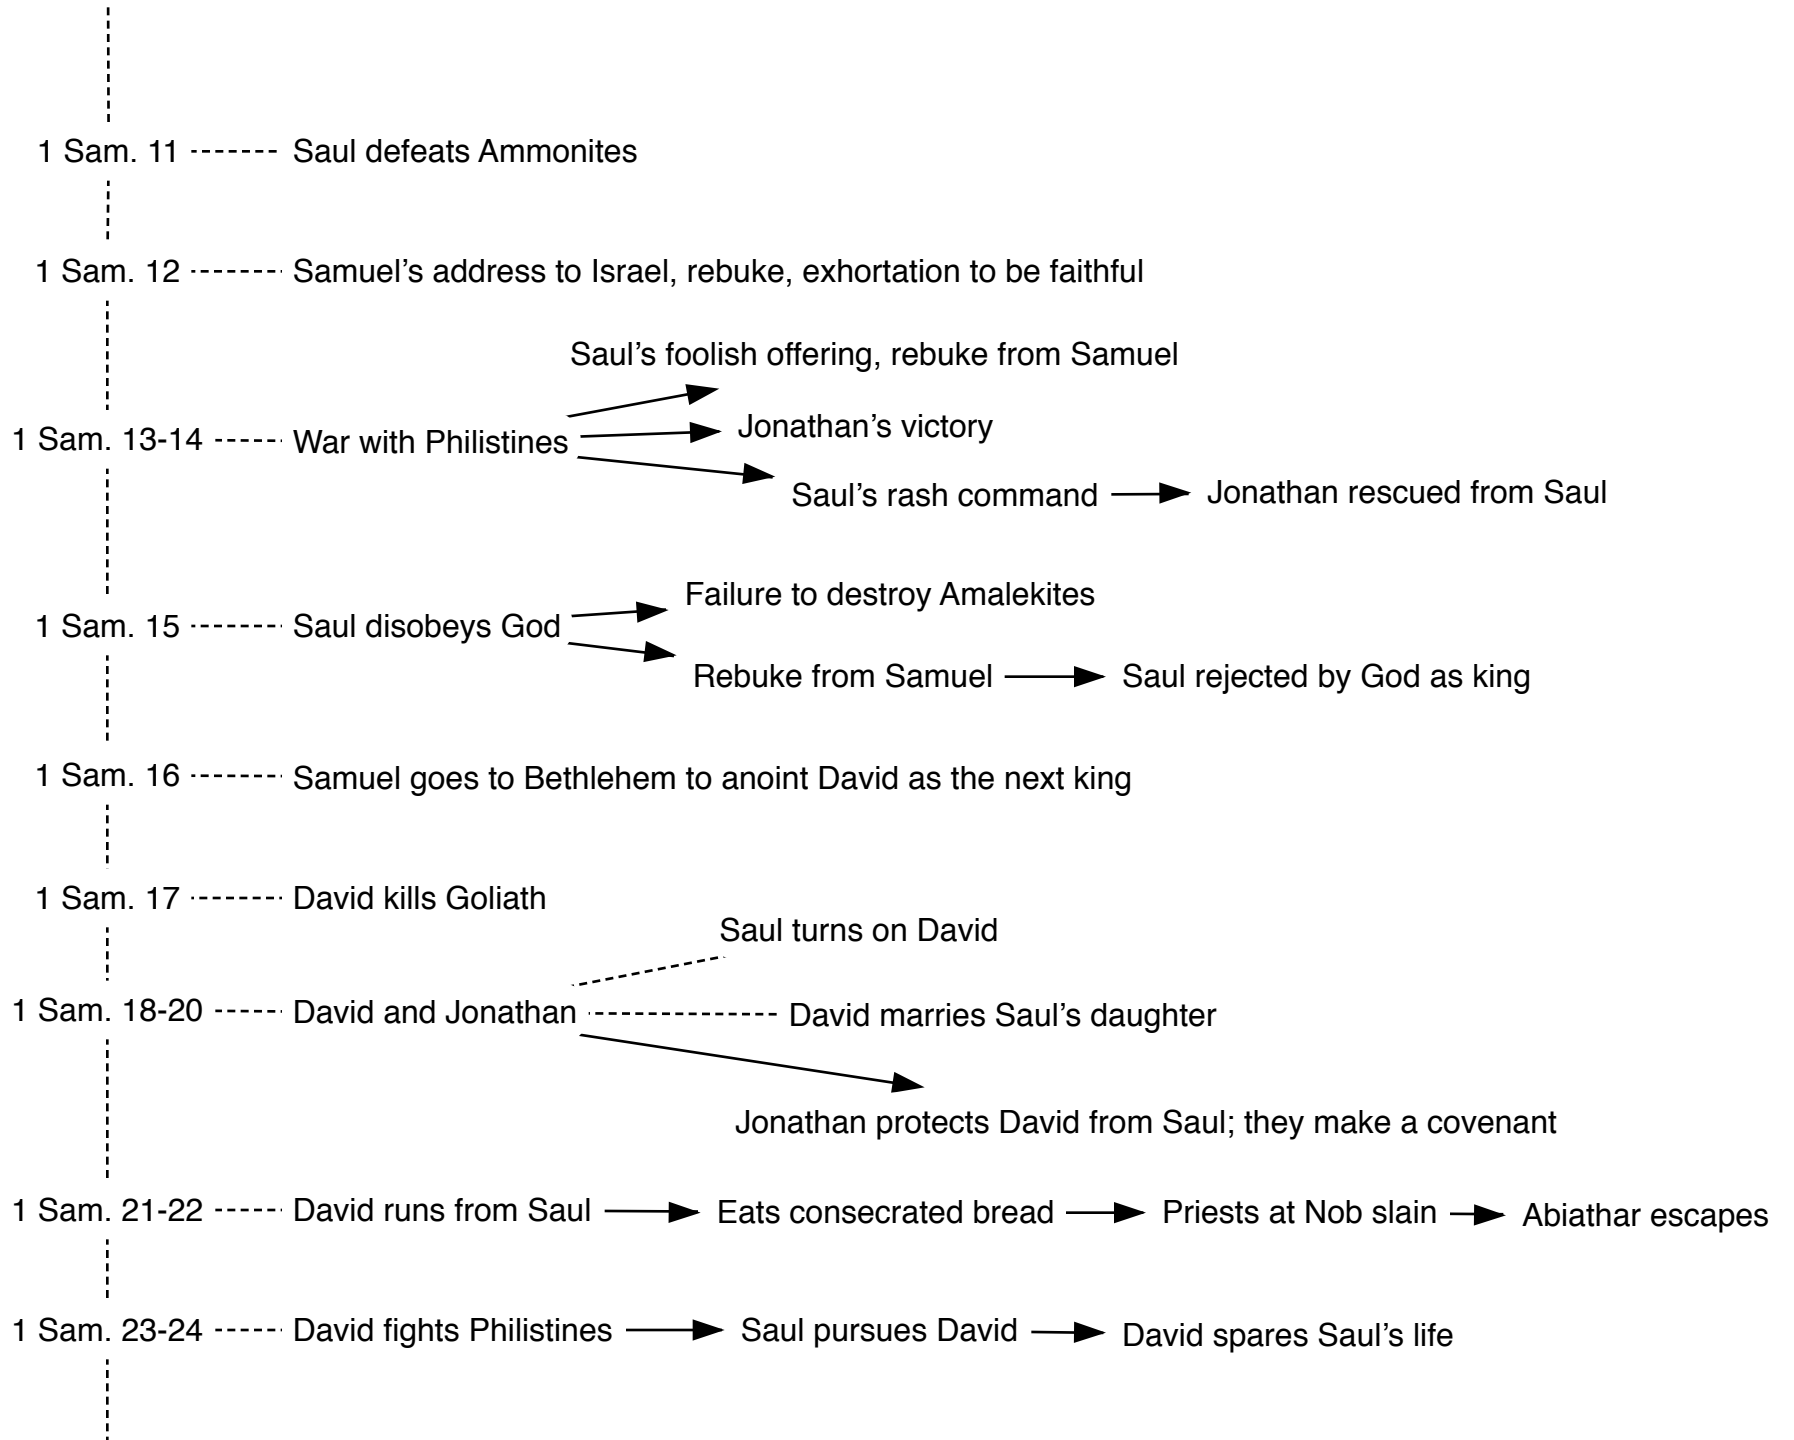

## The Flow of 1 Samuel

As 1 Samuel ends, we find that the initial kingship was a failure. Saul started out as a success, and he seemed humble at first. However, he quickly turned selfish and disobeyed God. Because of this, God rejected Saul as king and chose David to be the successor. Samuel anointed David, but David was continually on the run from Saul. By the end of the book, Samuel and Saul were both dead, and David was poised to take the throne.